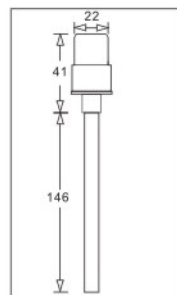

ANSPORN HB121 AG
SPRAY BIDET / BIDET NOZZLE