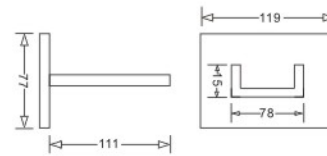

ANSPORN 3211A
Hose BIB TAP

ANSPORN 5211C
2-WAY TAP

ANSPORN 3211C
WALL BIB TAP

3/4\"/>

ANSPORN 1206
Water flow spout

ANSPORN 1211C
WALL SINK TAP

ANSPORN 1311C
PILLAR SINK TAP

3/4\"/>

ANSPORN 8148
150x150mm Floor Trap Flow Anti Cockroach

ANSPORN 1511C
TWIN NECK WALL SINK TAP

ANSPORN 1611C
TWIN NECK PILLAR SINK TAP

ANSPORN 4215
ANGLE VALVE

ANSPORN HB001
MATERIALS:ABS
WEIGHT:86G
WORKING PRESSURE:10KG