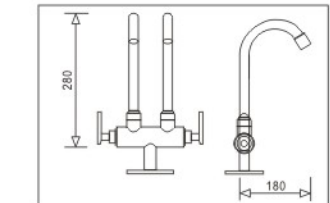

ANSPORN 3211A
Hose BIB TAP

ANSPORN 5211C
2-WAY TAP

ANSPORN 3211C
WALL BIB TAP

3/4\"/>

ANSPORN 1206
Water flow spout

ANSPORN 1211C
WALL SINK TAP

ANSPORN 1311C
PILLAR SINK TAP

3/4\"/>

ANSPORN 8148
150x150mm Floor Trap Flow Anti Cockroach

ANSPORN 1511C
TWIN NECK WALL SINK TAP

ANSPORN 1611C
TWIN NECK PILLAR SINK TAP

ANSPORN 4215
ANGLE VALVE

ANSPORN HB001
MATERIALS:ABS
WEIGHT:86G
WORKING PRESSURE:10KG