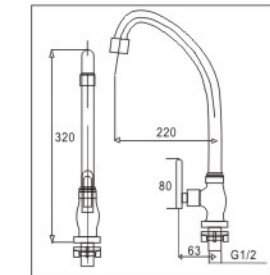

ANSPORN 3211A
Hose BIB TAP

ANSPORN 5211C
2-WAY TAP

ANSPORN 3211C
WALL BIB TAP

3/4\"/>

ANSPORN 1206
Water flow spout

ANSPORN 1211C
WALL SINK TAP

ANSPORN 1311C
PILLAR SINK TAP

3/4\"/>

ANSPORN 8148
150x150mm Floor Trap Flow Anti Cockroach

ANSPORN 1511C
TWIN NECK WALL SINK TAP

ANSPORN 1611C
TWIN NECK PILLAR SINK TAP

ANSPORN 4215
ANGLE VALVE

ANSPORN HB001
MATERIALS:ABS
WEIGHT:86G
WORKING PRESSURE:10KG