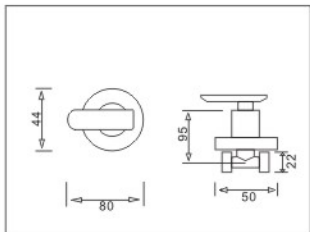

ANSPORN 3211A
Hose BIB TAP

ANSPORN 5211C
2-WAY TAP

ANSPORN 3211C
WALL BIB TAP

3/4\"/>

ANSPORN 1206
Water flow spout

ANSPORN 1211C
WALL SINK TAP

ANSPORN 1311C
PILLAR SINK TAP

3/4\"/>

ANSPORN 8148
150x150mm Floor Trap Flow Anti Cockroach

ANSPORN 1511C
TWIN NECK WALL SINK TAP

ANSPORN 1611C
TWIN NECK PILLAR SINK TAP

ANSPORN 4215
ANGLE VALVE

ANSPORN HB001
MATERIALS:ABS
WEIGHT:86G
WORKING PRESSURE:10KG