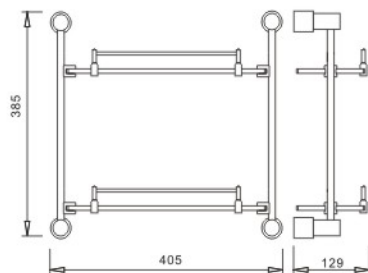

Model:88015
Double glass shelf