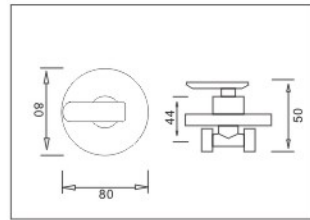

3/4\"/>