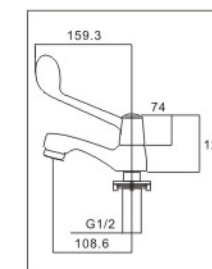

ANSPORN 3612
ELBOWLINE HANDLE PILLAR TAP