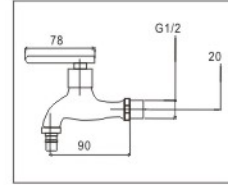

ANSPORN 3211A
Hose BIB TAP

ANSPORN 5211C
2-WAY TAP

ANSPORN 3211C
WALL BIB TAP

3/4\"/>

ANSPORN 1206
Water flow spout

ANSPORN 1211C
WALL SINK TAP

ANSPORN 1311C
PILLAR SINK TAP

3/4\"/>

ANSPORN 8148
150x150mm Floor Trap Flow Anti Cockroach

ANSPORN 1511C
TWIN NECK WALL SINK TAP

ANSPORN 1611C
TWIN NECK PILLAR SINK TAP

ANSPORN 4215
ANGLE VALVE

ANSPORN HB001
MATERIALS:ABS
WEIGHT:86G
WORKING PRESSURE:10KG