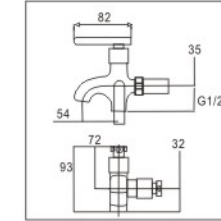

ANSPORN 3211A
Hose BIB TAP

ANSPORN 5211C
2-WAY TAP

ANSPORN 3211C
WALL BIB TAP

3/4\"/>

ANSPORN 1206
Water flow spout

ANSPORN 1211C
WALL SINK TAP

ANSPORN 1311C
PILLAR SINK TAP

3/4\"/>

ANSPORN 8148
150x150mm Floor Trap Flow Anti Cockroach

ANSPORN 1511C
TWIN NECK WALL SINK TAP

ANSPORN 1611C
TWIN NECK PILLAR SINK TAP

ANSPORN 4215
ANGLE VALVE

ANSPORN HB001
MATERIALS:ABS
WEIGHT:86G
WORKING PRESSURE:10KG