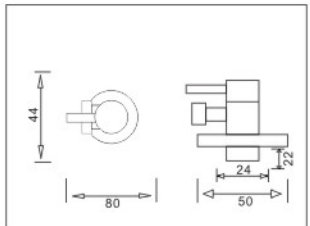

ANSPORN 3211A
Hose BIB TAP

ANSPORN 5211C
2-WAY TAP

ANSPORN 3211C
WALL BIB TAP

3/4\"/>

ANSPORN 1206
Water flow spout

ANSPORN 1211C
WALL SINK TAP

ANSPORN 1311C
PILLAR SINK TAP

3/4\"/>

ANSPORN 8148
150x150mm Floor Trap Flow Anti Cockroach

ANSPORN 1511C
TWIN NECK WALL SINK TAP

ANSPORN 1611C
TWIN NECK PILLAR SINK TAP

ANSPORN 4215
ANGLE VALVE

ANSPORN HB001
MATERIALS:ABS
WEIGHT:86G
WORKING PRESSURE:10KG