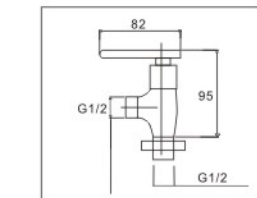

ANSPORN 1611C
TWIN NECK PILLAR SINK TAP