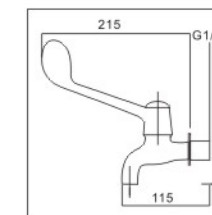

ANSPORN 3211A
Hose BIB TAP

ANSPORN 5211C
2-WAY TAP

ANSPORN 3211C
WALL BIB TAP

3/4\"/>

ANSPORN 1206
Water flow spout

ANSPORN 1211C
WALL SINK TAP

ANSPORN 1311C
PILLAR SINK TAP

3/4\"/>

ANSPORN 8148
150x150mm Floor Trap Flow Anti Cockroach

ANSPORN 1511C
TWIN NECK WALL SINK TAP

ANSPORN 1611C
TWIN NECK PILLAR SINK TAP

ANSPORN 4215
ANGLE VALVE

ANSPORN HB001
MATERIALS:ABS
WEIGHT:86G
WORKING PRESSURE:10KG