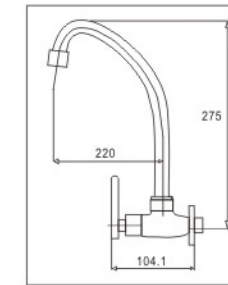

ANSPORN 3211A
Hose BIB TAP

ANSPORN 5211C
2-WAY TAP

ANSPORN 3211C
WALL BIB TAP

3/4\"/>

ANSPORN 1206
Water flow spout

ANSPORN 1211C
WALL SINK TAP

ANSPORN 1311C
PILLAR SINK TAP

3/4\"/>

ANSPORN 8148
150x150mm Floor Trap Flow Anti Cockroach

ANSPORN 1511C
TWIN NECK WALL SINK TAP

ANSPORN 1611C
TWIN NECK PILLAR SINK TAP

ANSPORN 4215
ANGLE VALVE

ANSPORN HB001
MATERIALS:ABS
WEIGHT:86G
WORKING PRESSURE:10KG