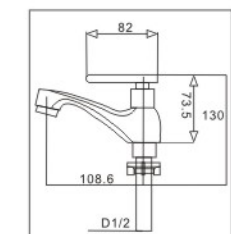

ANSPORN 3211A
Hose BIB TAP

ANSPORN 5211C
2-WAY TAP

ANSPORN 3211C
WALL BIB TAP

3/4\"/>

ANSPORN 1206
Water flow spout

ANSPORN 1211C
WALL SINK TAP

ANSPORN 1311C
PILLAR SINK TAP

3/4\"/>

ANSPORN 8148
150x150mm Floor Trap Flow Anti Cockroach

ANSPORN 1511C
TWIN NECK WALL SINK TAP

ANSPORN 1611C
TWIN NECK PILLAR SINK TAP

ANSPORN 4215
ANGLE VALVE

ANSPORN HB001
MATERIALS:ABS
WEIGHT:86G
WORKING PRESSURE:10KG

ANSPORN 3512
BITAP ELBOWLINE HANDLE

ANSPORN 4211C
ANGLE VALVE

ANSPORN HB121 AG
SPRAY BIDET / BIDET NOZZLE

ANSPORN 3612
ELBOWLINE HANDLE PILLAR TAP

ANSPORN 2311C
BASIN PILLAR TAP