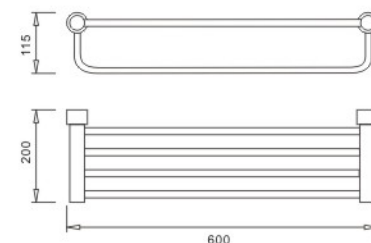

Model:88012
Towel shelf