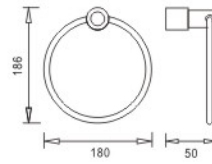

Model : 88110
Robe hook

Model : 88006
Tumbler holder

Model : 88004
Towel ring

Model : 88111
Toilet paper holder

Model : 88007
Soap dish holder

Model:88001
Single towel bar

Model:88002
Twin Towel bar

Model:88015
Double glass shelf

ANSPORN 8148
150x150mm Floor Trap Flow Anti Cockroach

ANSPORN 1511C
TWIN NECK WALL SINK TAP

ANSPORN 1611C
TWIN NECK PILLAR SINK TAP

ANSPORN 4215
ANGLE VALVE

ANSPORN HB001
MATERIALS:ABS
WEIGHT:86G
WORKING PRESSURE:10KG