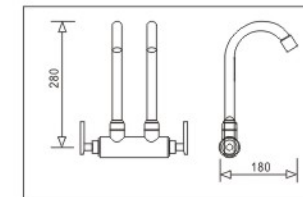

ANSPORN 3211A
Hose BIB TAP

ANSPORN 5211C
2-WAY TAP

ANSPORN 3211C
WALL BIB TAP

3/4\"/>

ANSPORN 1206
Water flow spout

ANSPORN 1211C
WALL SINK TAP

ANSPORN 1311C
PILLAR SINK TAP

3/4\"/>

ANSPORN 8148
150x150mm Floor Trap Flow Anti Cockroach

ANSPORN 1511C
TWIN NECK WALL SINK TAP

ANSPORN 1611C
TWIN NECK PILLAR SINK TAP

ANSPORN 4215
ANGLE VALVE

ANSPORN HB001
MATERIALS:ABS
WEIGHT:86G
WORKING PRESSURE:10KG