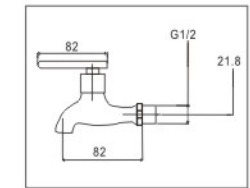

ANSPORN 3211A
Hose BIB TAP

ANSPORN 5211C
2-WAY TAP

ANSPORN 3211C
WALL BIB TAP

3/4\"/>

ANSPORN 1206
Water flow spout

ANSPORN 1211C
WALL SINK TAP

ANSPORN 1311C
PILLAR SINK TAP

3/4\"/>

ANSPORN 8148
150x150mm Floor Trap Flow Anti Cockroach

ANSPORN 1511C
TWIN NECK WALL SINK TAP

ANSPORN 1611C
TWIN NECK PILLAR SINK TAP

ANSPORN 4215
ANGLE VALVE

ANSPORN HB001
MATERIALS:ABS
WEIGHT:86G
WORKING PRESSURE:10KG