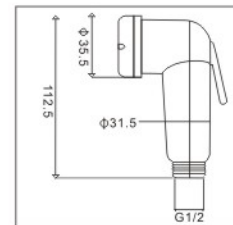

ANSPORN 3211A
Hose BIB TAP

ANSPORN 5211C
2-WAY TAP

ANSPORN 3211C
WALL BIB TAP

3/4\"/>

ANSPORN 1206
Water flow spout

ANSPORN 1211C
WALL SINK TAP

ANSPORN 1311C
PILLAR SINK TAP

3/4\"/>

ANSPORN 8148
150x150mm Floor Trap Flow Anti Cockroach

ANSPORN 1511C
TWIN NECK WALL SINK TAP

ANSPORN 1611C
TWIN NECK PILLAR SINK TAP

ANSPORN 4215
ANGLE VALVE

ANSPORN HB001
MATERIALS:ABS
WEIGHT:86G
WORKING PRESSURE:10KG

ANSPORN 3512
BITAP ELBOWLINE HANDLE

ANSPORN 4211C
ANGLE VALVE

ANSPORN HB121 AG
SPRAY BIDET / BIDET NOZZLE

ANSPORN 3612
ELBOWLINE HANDLE PILLAR TAP

ANSPORN 2311C
BASIN PILLAR TAP