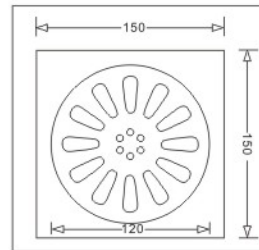

ANSPORN 3211A
Hose BIB TAP

ANSPORN 5211C
2-WAY TAP

ANSPORN 3211C
WALL BIB TAP

3/4\"/>

ANSPORN 1206
Water flow spout

ANSPORN 1211C
WALL SINK TAP

ANSPORN 1311C
PILLAR SINK TAP

3/4\"/>

ANSPORN 8148
150x150mm Floor Trap Flow Anti Cockroach

ANSPORN 1511C
TWIN NECK WALL SINK TAP

ANSPORN 1611C
TWIN NECK PILLAR SINK TAP

ANSPORN 4215
ANGLE VALVE

ANSPORN HB001
MATERIALS:ABS
WEIGHT:86G
WORKING PRESSURE:10KG